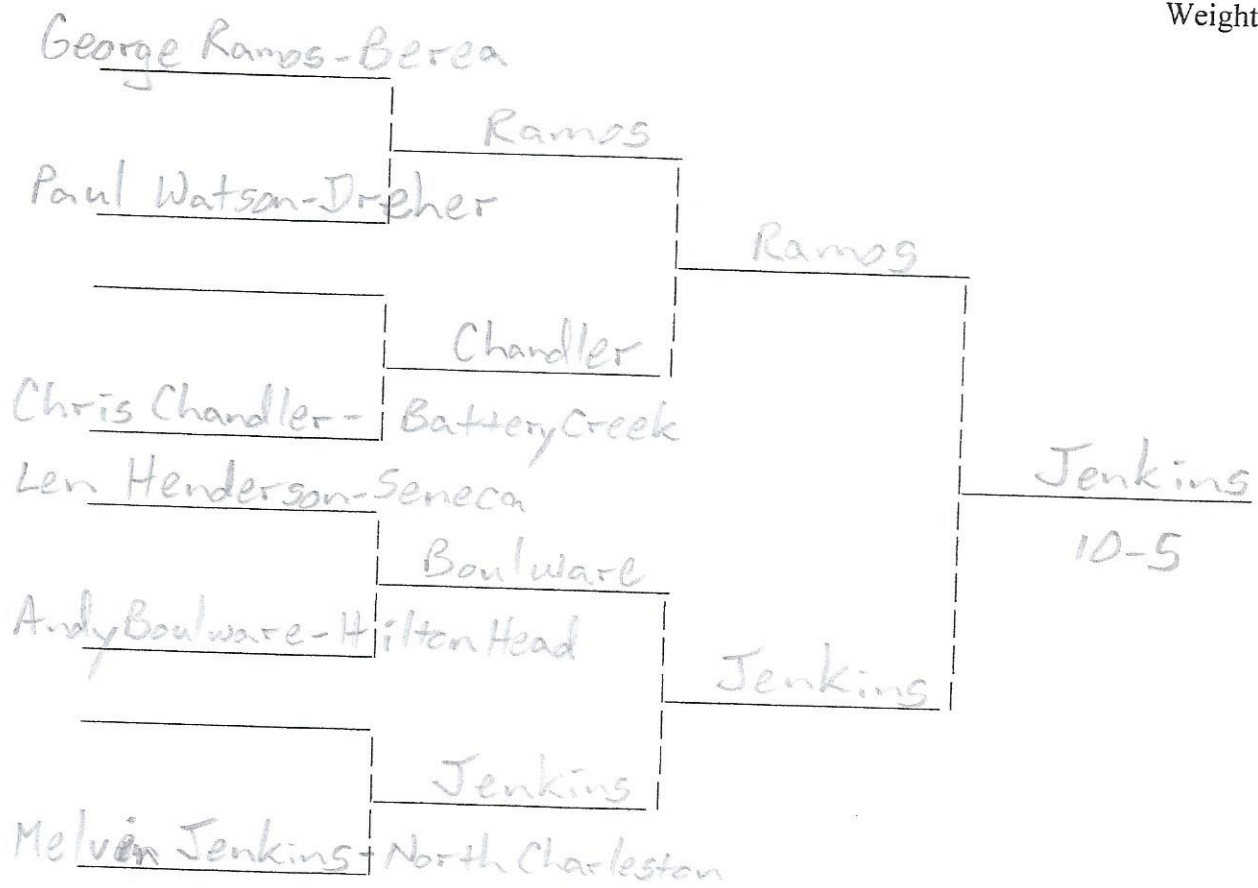

Brooker

Anthony Brooker - Battery Creek

McDole

Brown

Allen Verner - Lugoff - Elgin

4th

Matt Duffie - Dutch Fork

Duffie