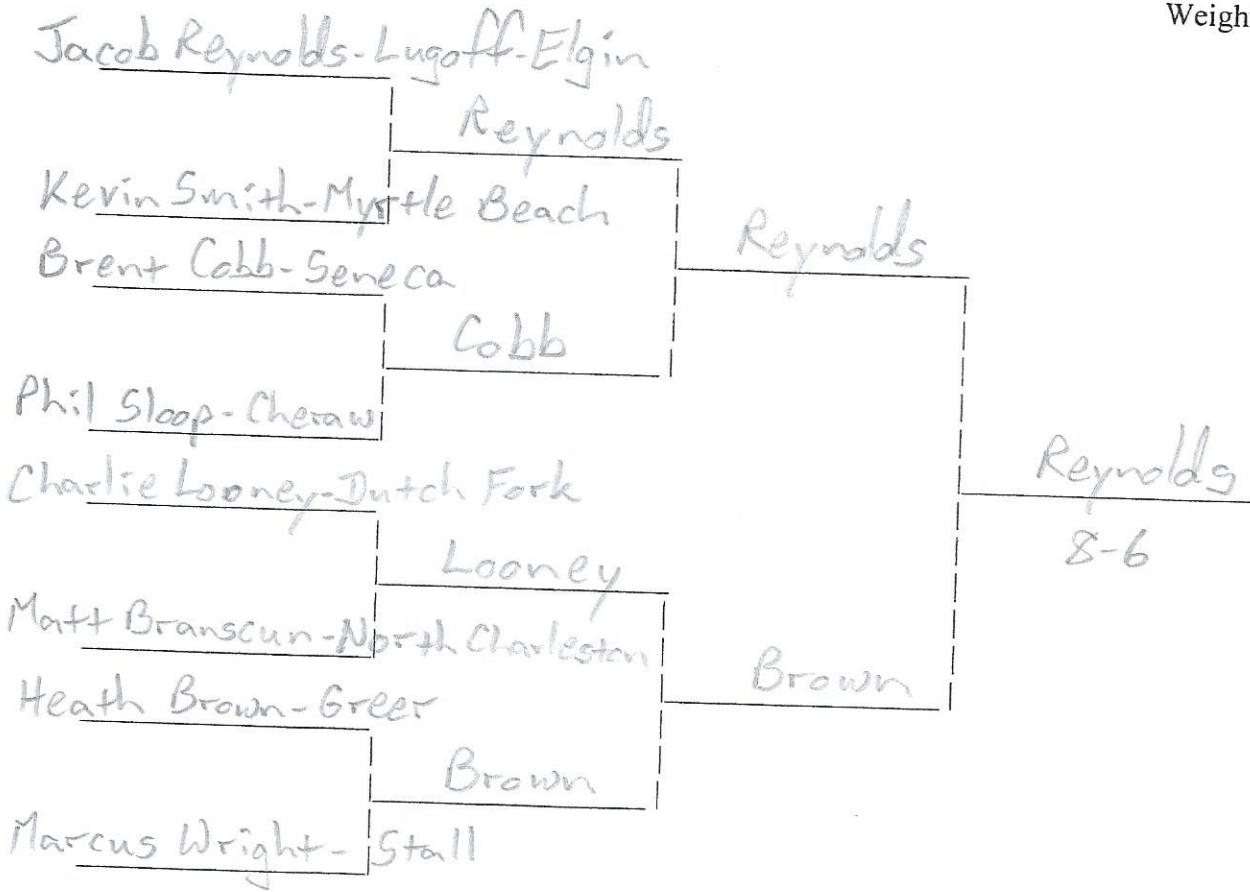

Brooker

Anthony Brooker - Battery Creek

McDole

Brown

Allen Verner - Lugoff - Elgin

4th

Matt Duffie - Dutch Fork

Duffie